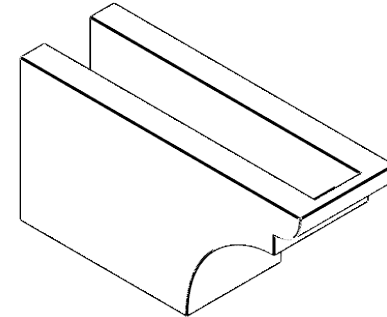

ITEM NUMBER: RFTURO040X06000X12000X006YOR00RCPR

4"W X 6"H X 12"L TIMBERTHANE ROUGH CEDAR YORKTOWN FAUX WOOD OPEN RAFTER TAIL, 6"L END, PRIMED TAN

SIDE PROFILE

FRONT PROFILE

ISOMETRIC

GENERATED DATE : 03/02/2023

EKENA MILLWORK
2300 WEST MAIN ST.
CLARKSVILLE, TX 75426
TOLL FREE: 866-607-0453
WWW.EKENAMILLWORK.COM

NOTES

1. INSTALLATION TO BE COMPLETED IN ACCORDANCE WITH MANUFACTURER'S SPECIFICATIONS.
2. DRAWING MAY NOT BE TO SCALE
3. THIS DRAWING IS INTENDED FOR DESIGN AND PLANNING PURPOSES ONLY.
4. ALL INFORMATION CONTAINED HEREIN WAS CURRENT AT THE TIME OF DEVELOPMENT BUT MUST BE REVIEWED AND APPROVED BY THE PRODUCT MANUFACTURER TO BE CONSIDERED ACCURATE.
5. TIMBERTHANE ARCHITECTURAL PRODUCTS ARE MADE FROM HIGH DENSITY URETHANE AND COME FACTORY PRIMED