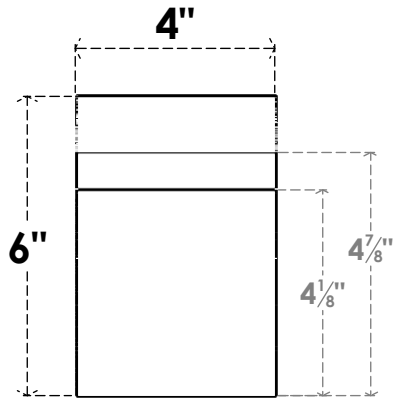

ITEM NUMBER: RFTURO040X06000X12000X006YOR00RCPR

4"W X 6"H X 12"L TIMBERTHANE ROUGH CEDAR YORKTOWN FAUX WOOD OPEN RAFTER TAIL, 6"L END, PRIMED TAN

SIDE PROFILE

FRONT PROFILE

ISOMETRIC

GENERATED DATE : 03/02/2023