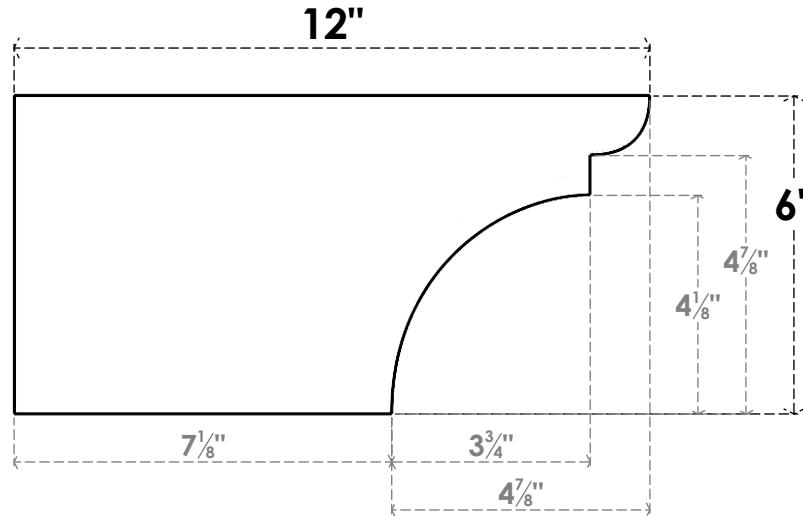

ITEM NUMBER: RFTURO040X06000X12000X006YOR00RCPR

4"W X 6"H X 12"L TIMBERTHANE ROUGH CEDAR YORKTOWN FAUX WOOD OPEN RAFTER TAIL, 6"L END, PRIMED TAN

SIDE PROFILE

FRONT PROFILE

ISOMETRIC

GENERATED DATE : 03/02/2023